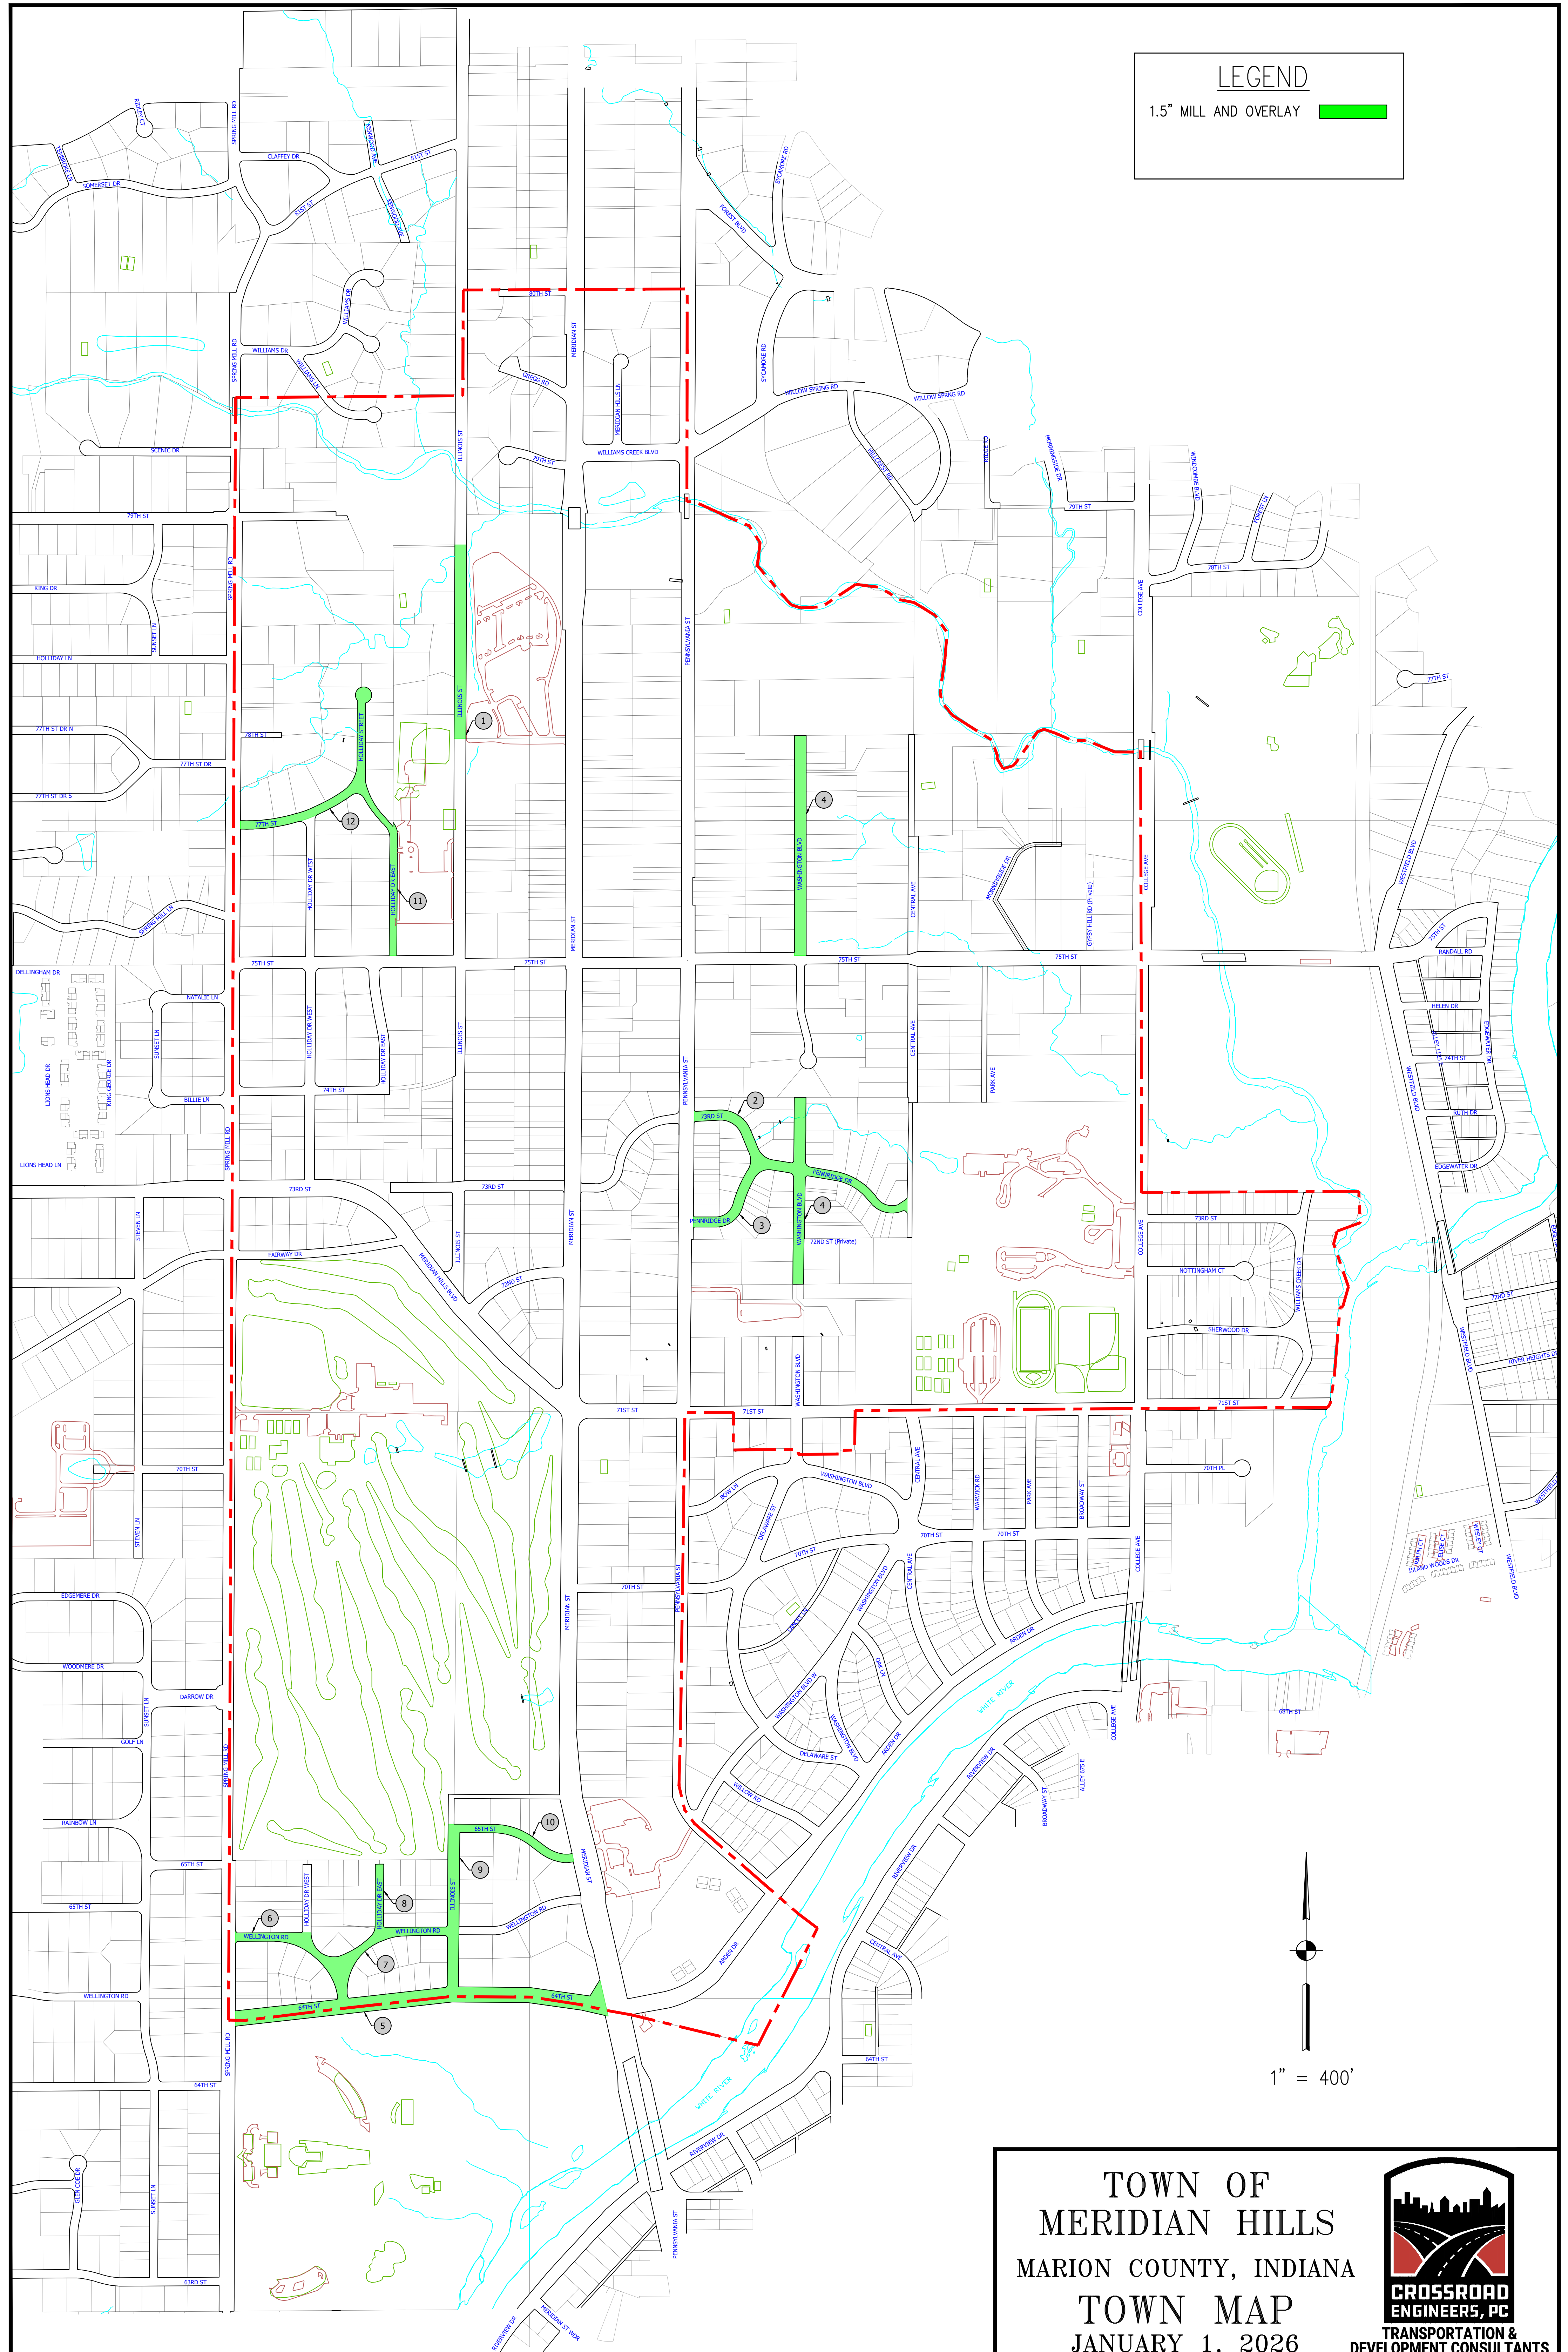

LEGEND
 1.5" MILL AND OVERLAY 

1" = 400'

**TOWN OF
 MERIDIAN HILLS**
 MARION COUNTY, INDIANA
TOWN MAP
 JANUARY 1, 2026